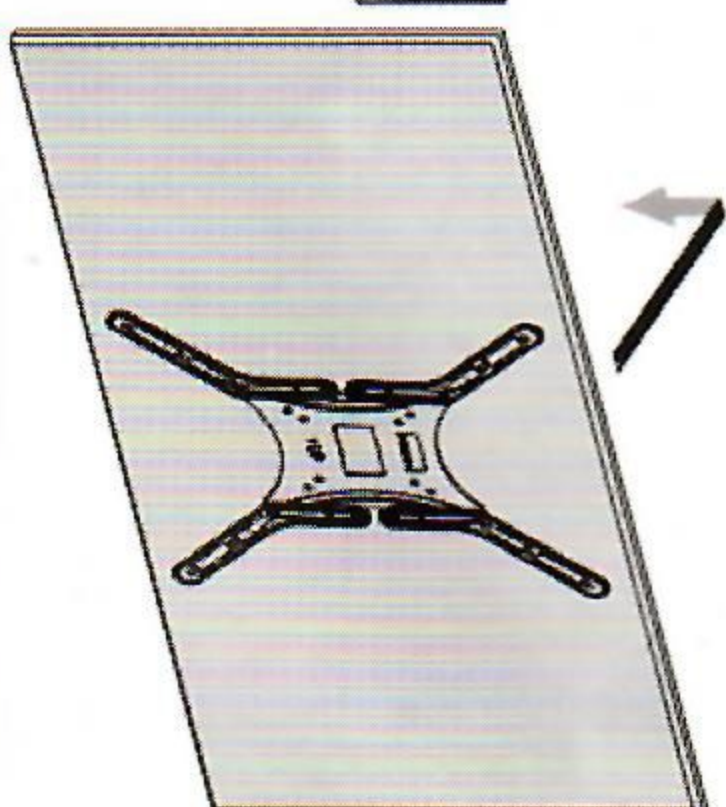

Twist down the two screws and then remove the front panel

2).INSTALLATION GUIDE WHEN VASE>200X200

Accessories List

A		6	F		12	K		8
B		6	G		4	L		1
C		4	H		8			
D		4	I		8			
E		4	J		1			