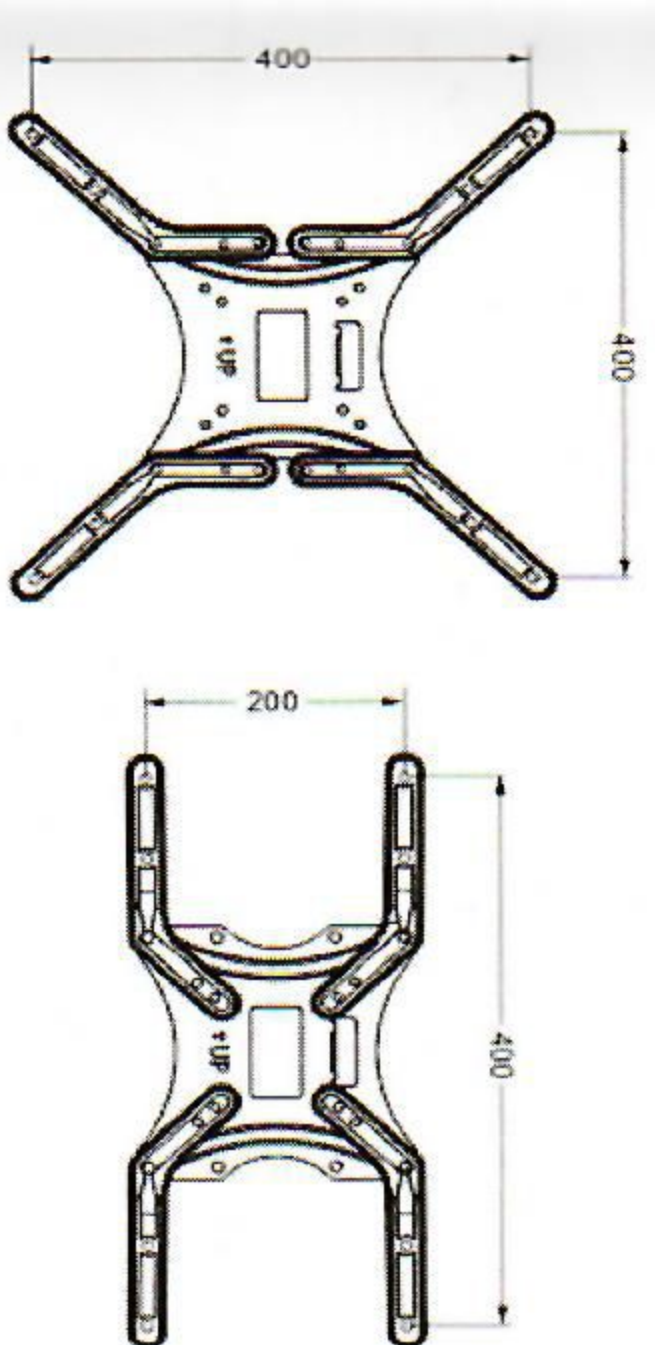

Twist down the two screws and then remove the front panel

2).INSTALLATION GUIDE WHEN VASE>200X200

Accessories List

A		6	F		12	K		8
B		6	G		4	L		1
C		4	H		8			
D		4	I		8			
E		4	J		1			