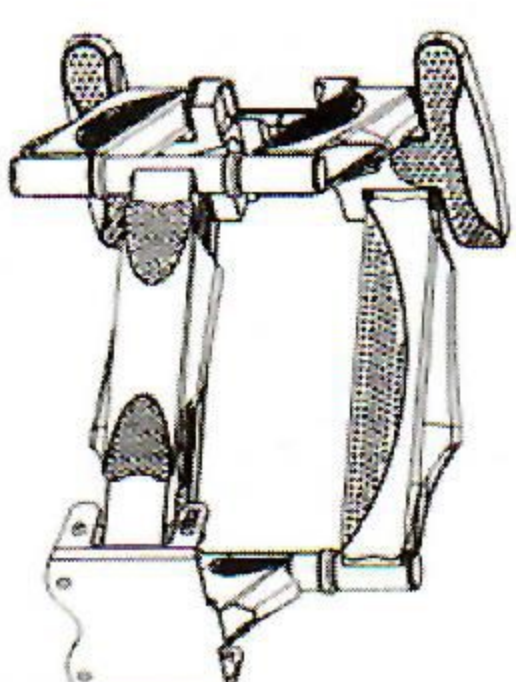

Twist down the two screws and then remove the front panel

2).INSTALLATION GUIDE WHEN VASE>200X200

Accessories List

A		6	F		12	K		8
B		6	G		4	L		1
C		4	H		8			
D		4	I		8			
E		4	J		1			