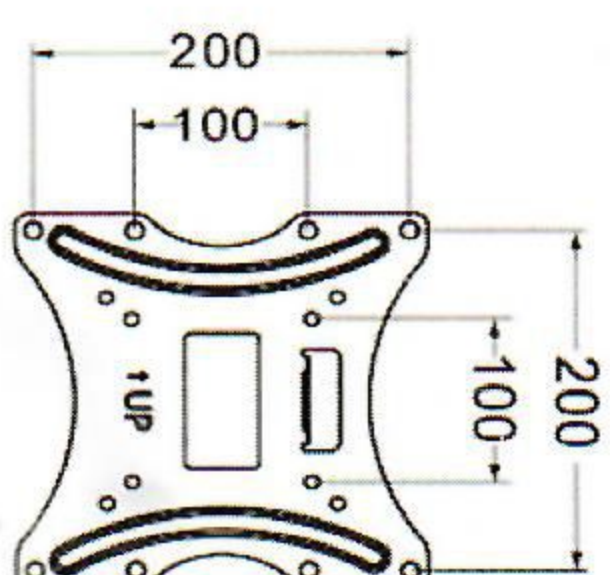

Twist down the two screws and then remove the front panel

2).INSTALLATION GUIDE WHEN VASE>200X200

Accessories List

A		6	F		12	K		8
B		6	G		4	L		1
C		4	H		8			
D		4	I		8			
E		4	J		1			