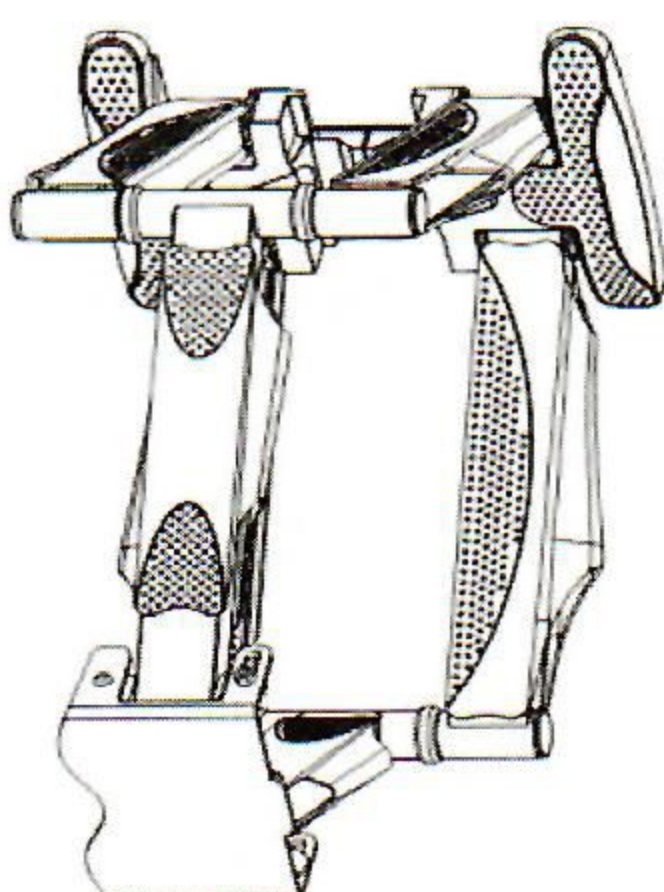

Twist down the two screws and then remove the front panel

2).INSTALLATION GUIDE WHEN VASE>200X200

Accessories List

A		6	F		12	K		8
B		6	G		4	L		1
C		4	H		8			
D		4	I		8			
E		4	J		1			