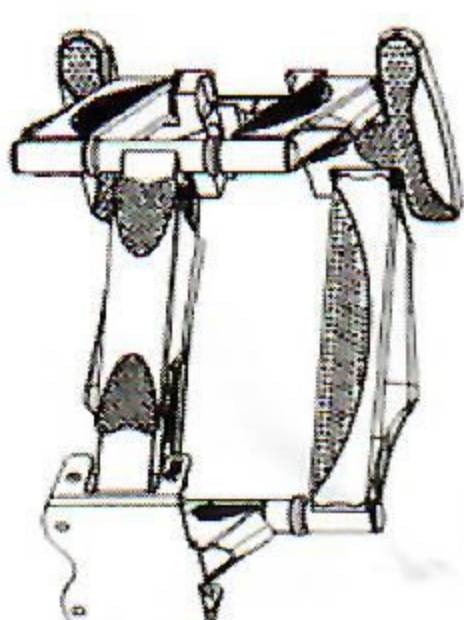

Twist down the two screws and then remove the front panel

2).INSTALLATION GUIDE WHEN VASE>200X200

Accessories List

A		6	F		12	K		8
B		6	G		4	L		1
C		4	H		8			
D		4	I		8			
E		4	J		1			