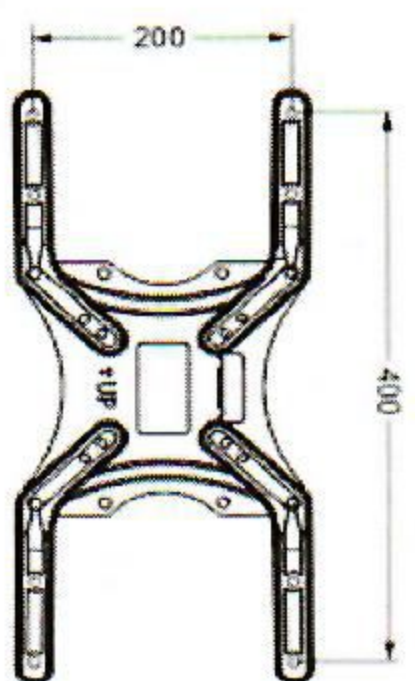

Twist down the two screws and then remove the front panel

2).INSTALLATION GUIDE WHEN VASE>200X200

Accessories List

A		6	F		12	K		8
B		6	G		4	L		1
C		4	H		8			
D		4	I		8			
E		4	J		1			